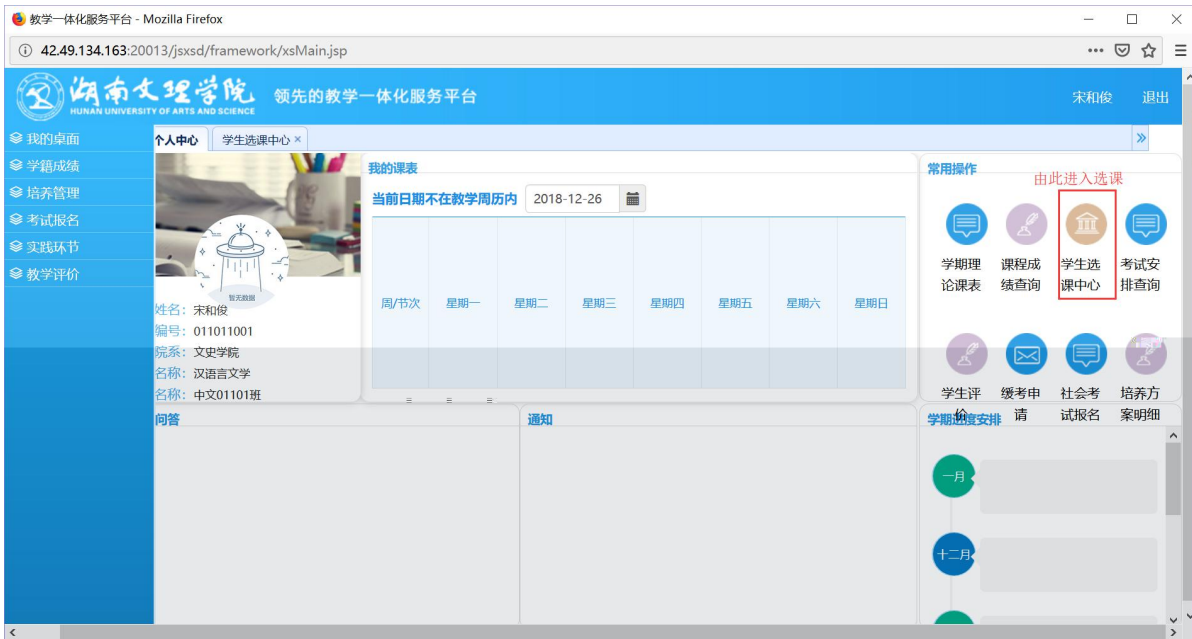

浏览器地址栏: 172.26.0.187/jssxd/

湖南文理学院 HUNAN UNIVERSITY OF ARTS AND SCIENCE 教学一体化服务平台

用户登录

用户名/手机号

密码

忘记密码

登录

温馨提示: 推荐使用E9以上浏览器以及360极速模式。

This screenshot shows a grid of course selection options. The grid is organized into rows and columns. Each cell in the grid contains a course ID, a course name, and a selection button. The buttons are color-coded: blue for available courses and red for unavailable ones. The interface is dark-themed with green and blue highlights.